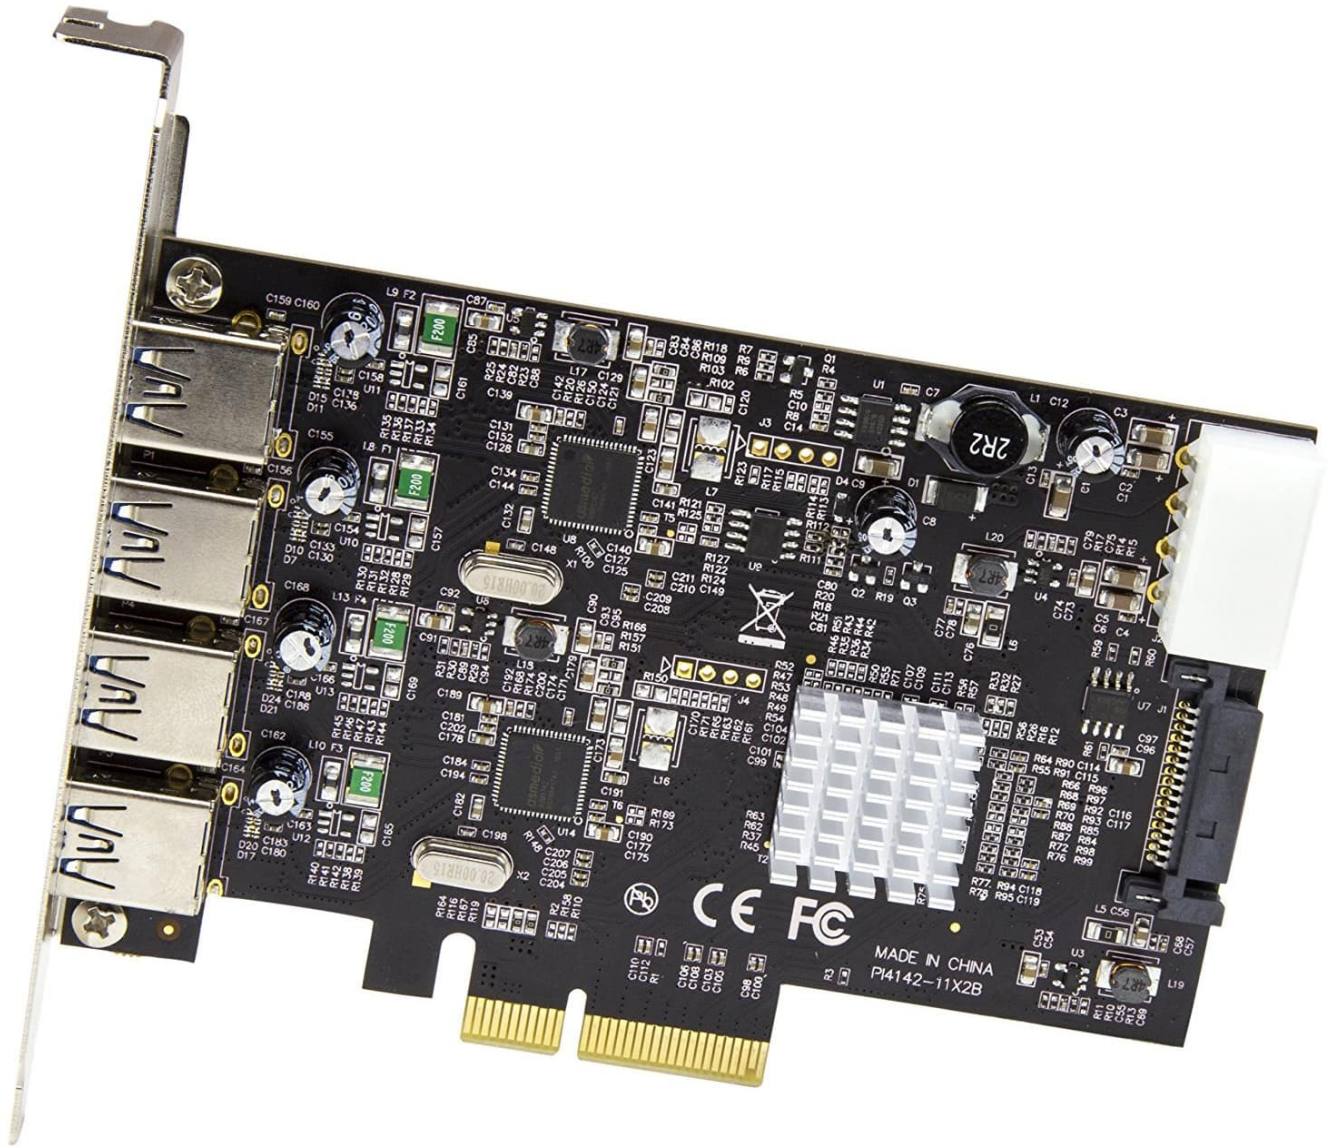

[Tablet Shipments To Rise This Year, PCs Will Drop Another 6 Percent](#)

[The Best Breakfast](#)

Samsung 960 PRO/EVO/SM961 M. I see in the Configure the Model: ... It looks like they want to begin full transition to the NVMe SSDs with this exact model. ... with. By sitting directly on top of the PCI Express bus, previously used by other devices like ... NVM Express (NVMe) or Non-Volatile Memory Host Controller Interface .... The MacPro uses a proprietary interface - at least when it was first designed - for their SSD's It is a PCIe 2.0 x4 spec. It was called "proprietary" because no other ... [Must See Movie: The Imitation Game](#)

[Pass you shall not](#)

2 Hard Drive) with the Portable Thunderbolt 3 SSD Enclosure. 3. ... of ports and storage available on their MacBook Pro or any other computer with Thunderbolt 3 support. ... 2 NVME External Enclosure HDD SSD PCIe-X4 Gen3 Thunderbolt 3 Tool ... OWC Express 4M2 4-Slot M. Use a certified Thunderbolt 3 40Gbps cable .... Unfortunately, ssd cannot be recognised either in combo slot not in main hdd place. ... Connect the SSD to a different SATA Port and see if the drive is detected. ... Hi All,