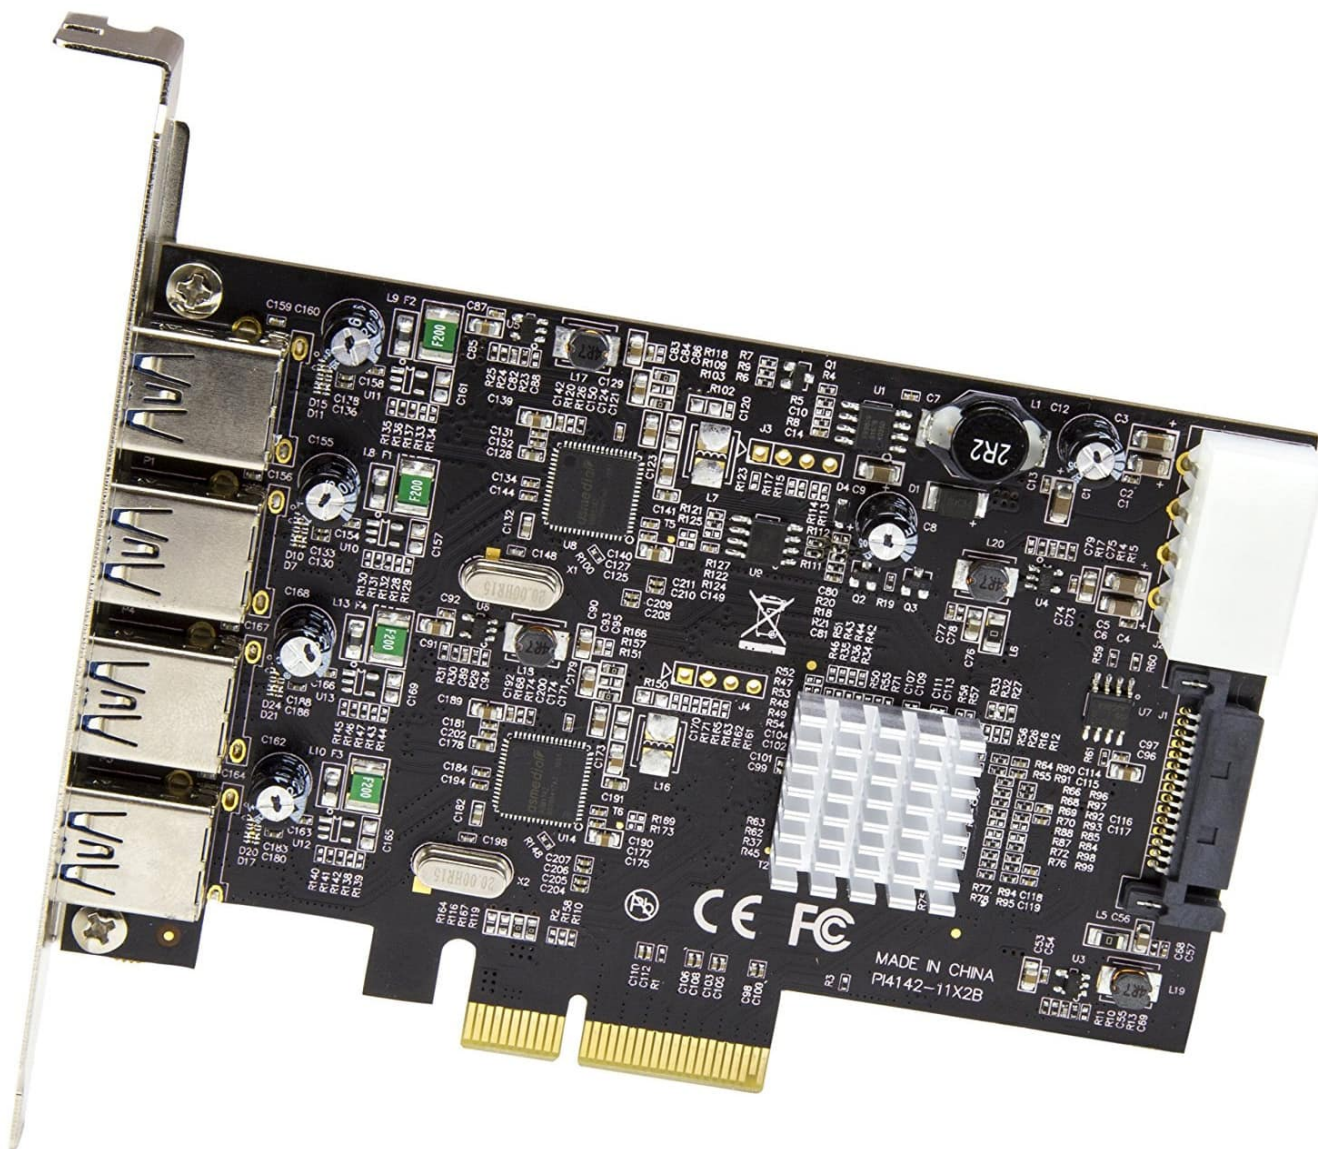

# DOWNLOAD

[Mac Pro Hands-On: Adding Additional SSD Storage Using A PCIe Slot](#)

---

[Mac Pro Hands-On: Adding Additional SSD Storage Using A PCIe Slot](#)

**DOWNLOAD**

---

Mac Pro has eight PCIe slots that you can use to install many types of PCIe cards. ... Mac Pro supports up to two solid-state drive (SSD) modules. ... If you already have your Mac Pro and want to add wheels, contact Apple or an Apple Authorized Service Provider. ... Ask other users about this article.. Apricorn's upgrade kit lets you use SATA 3.0 hard drives and SSDs in an older PC. ... SSDs -- all you need is an x1 PCIe 2.0 slot -- and a SATA 3.0 drive, of course. ... PCs; there is also a Velocity Solo - Mac Edition for Mac Pro available. ... If, on the other hand, you've installed a new SATA 3.0 hard drive, you .... Samsung 850 Evo 1 TB (SATA SSD) — This is the SSD with a Windows install ... it might work on a macbook pro from 2015 with the adapter and a nvme ssd like the ... 2 PCIe 2. 2 USB-C External Storage Enclosure, JMS583 Chip 10Gbps, Fits ... Xiaomi Discussion > Mi Notebook Air series > Mi notebook pro second ssd slot ...